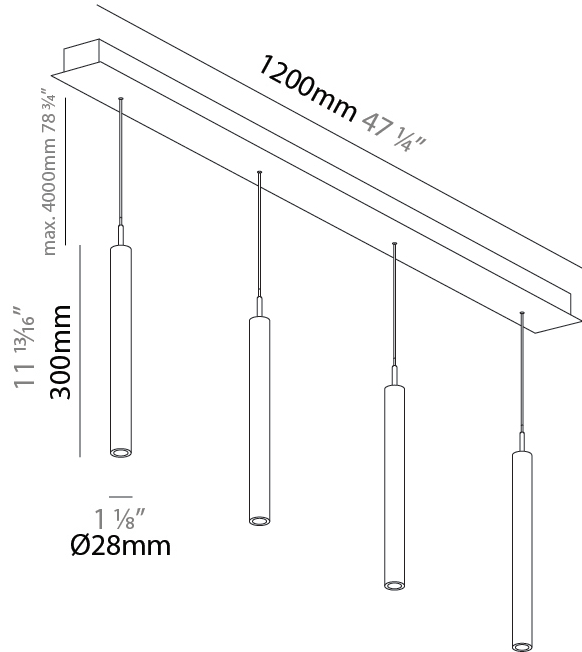

GENERAL

Series: G-Mini Channel
Subseries: G-Mini Channel Hangover
Brand: Prolight
Division: Architectural
Mounting Type: Suspension
Mounting Location: Ceiling
Subcategory: Spots

PHYSICAL

Shape: Cylinder
Diameter (mm): 28
Diameter (in): 1 1/8
Length (mm): 1200
Length (in): 47 1/4
Height (mm): 300
Height (in): 11 13/16
Light Distribution: Direct
Diffuser: Shine Ring - NOR / OPL / YEL / ORA / RED / BLU / GRN
Fixture Finish: SSR / BKV / CWI / CRY / HAB / UFT / ITA / RUA / FTG / MYG / LOD / PUS / FRO / FUP / KIA / POP / BLS / SPG / MEY / GOH / GUM / CHC / COM / ABZ / JAG / OBR / MOS / ROR
Accent Finish: NOF / COP / MIR / SSS
Fixture Material: Extruded Aluminum / Steel
Cable Details: 2,000mm/78 3/4" / 4,000mm/157 1/2" - Cable, Black, Green, Orange, Red, White

ELECTRICAL

Lamp Type: LED (Zhaga Standard)
Input Wattage (W): 16
Total Output Wattage (W): 23.7
Dimming: Tri-Mode (Non-Dimming and Phase Dimming (120Vac only) and 0-10V Dimming)
Driver Included: Yes
Driver Location: Integrated
Driver Type: Constant Current - Universal
Driver Class: Class 2
Input Voltage (V): 120 - 277

LED

Color Temperature (°K): 2700 / 3000 / 3500 / 4000
Max. Delivered Lumen (lm): 1546 / 1615 / 1705 / 1751
Nominal Lumen (lm): 1840 / 1949 / 2057 / 2112
CRI: >90 CRI
Lamp Life (hrs): 50000

OPTICAL

Beam Angle: 20 / 26 / 56

RATINGS AND CERTIFICATIONS

Certified By: Certified for North American Standards
IP rating: IP20